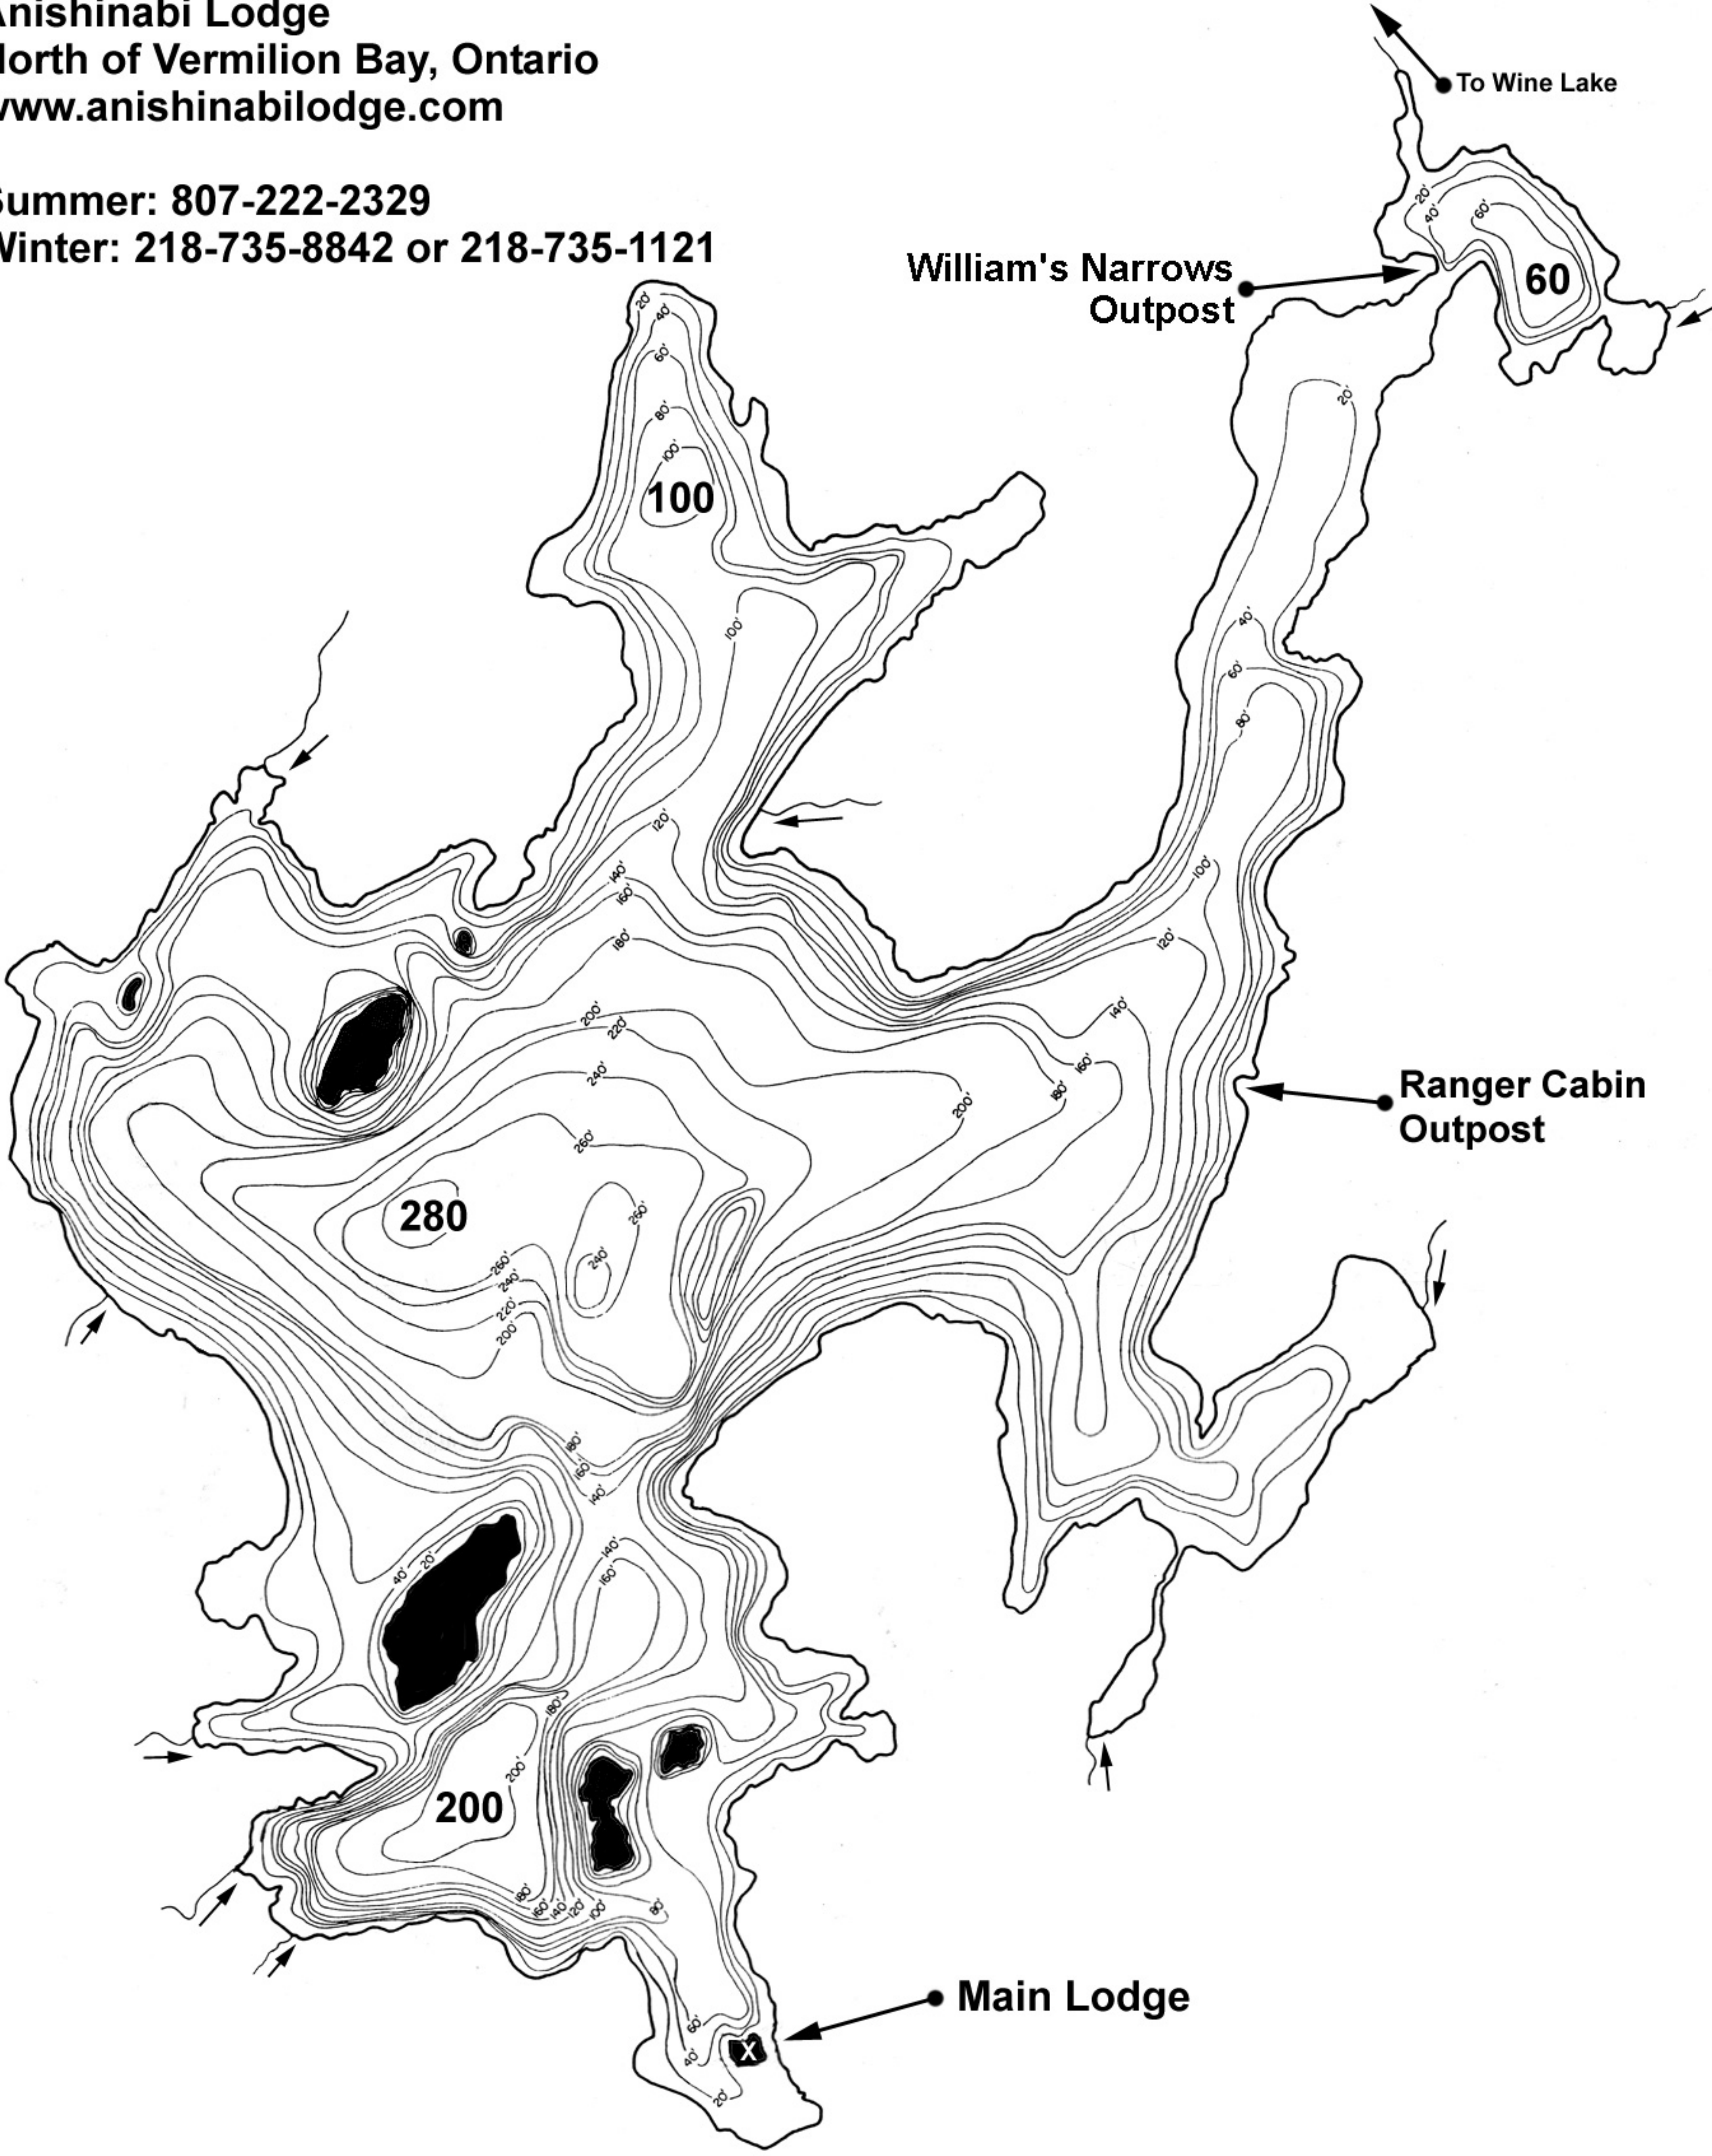

**Anishinabi Lodge**  
**North of Vermilion Bay, Ontario**  
**www.anishinabilodge.com**

**Summer: 807-222-2329**  
**Winter: 218-735-8842 or 218-735-1121**

**William's Narrows  
Outpost**

**To Wine Lake**

**Ranger Cabin  
Outpost**

**Main Lodge**